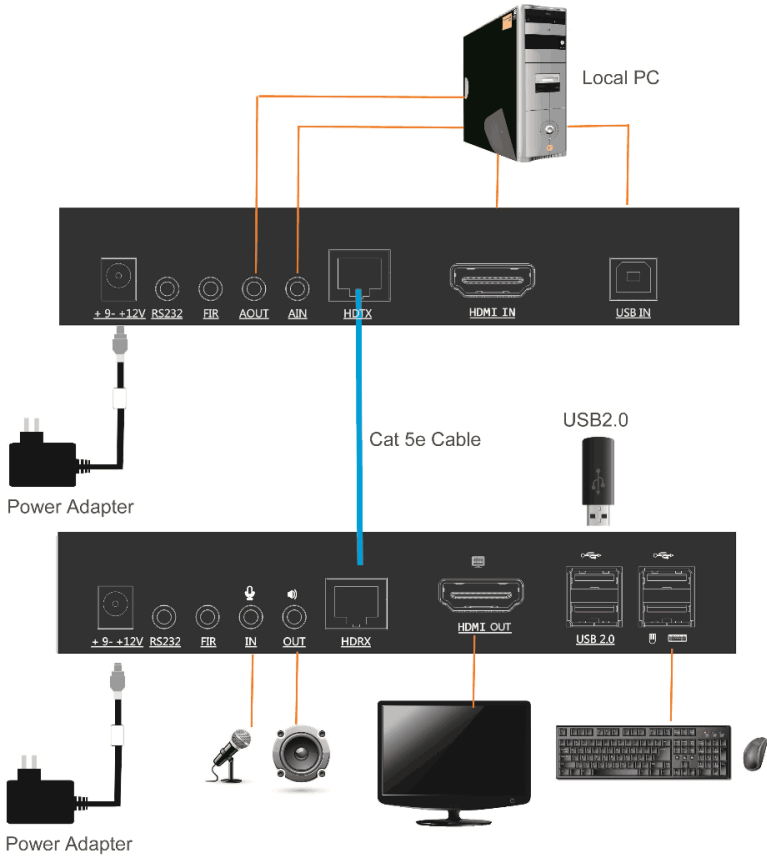

# USB HDMI Cat5 KVM Extender KEH101S

## Overview

The KEH101S USB HDMI over Cat5e/Cat6 KVM Extender allows access to a computer system from a remote console (USB keyboard and mouse, monitor, stereo speakers, and microphone). It can deliver the video, stereo audio, USB signals up to 100 meters using single Cat5e / Cat 6 cable. With an easy cable installation supporting various signals, the KVM Extender is ideal for applications where convenient remote access is required – such as transportation control centers, medical facilities, industrial warehouses, and extended workstations. A complete set of KVM Extender consists of two parts - local unit and remote unit.

## Product Features

- Delivered uncompressed video, audio, USB, RS-232 signals via a single Cat5e / Cat 6 cable
- Support HD video, resolution is up to 3840x2160@60Hz
- Transparent USB 2.0
- Supports individual 2-channel stereo audio, 1 LINEIN + 1 LINEOUT
- Easy to install - no software required - connecting cables to the devices is all it takes

## Specifications

Model		KEH101S_TX	KEH101S_RX
Connectors	Input	1 x HDMI	N/A
	Output	NA	1 x HDMI
	Power	9V-12V	
	Network Port	1 x RJ45	
	Mic	1 x 3.5mm Min stereo port (pink)	
	Speaker	1 x 3.5mm Min stereo port (green)	
	USB Type B	1	N/A
	USB 2.0	N/A	2 x 2 layer USB type A
Resolution		3840x2160@60Hz	
Connection Cable		Cat 5e / 6	
Power Input		DC12V / 2A	
Power Consumption		5W	
Operating Temperature		0-40°C	
Storage Temperature		-20-60°C	
Humidity		0-80%RH,Non-condensing	
N.W.(kg)		0.64 kg	
Product Dimension (W × D × H)		180 x 119.5 x 32.5mm	
Package Dimension (W × D × H)		260 x 179 x 102mm	